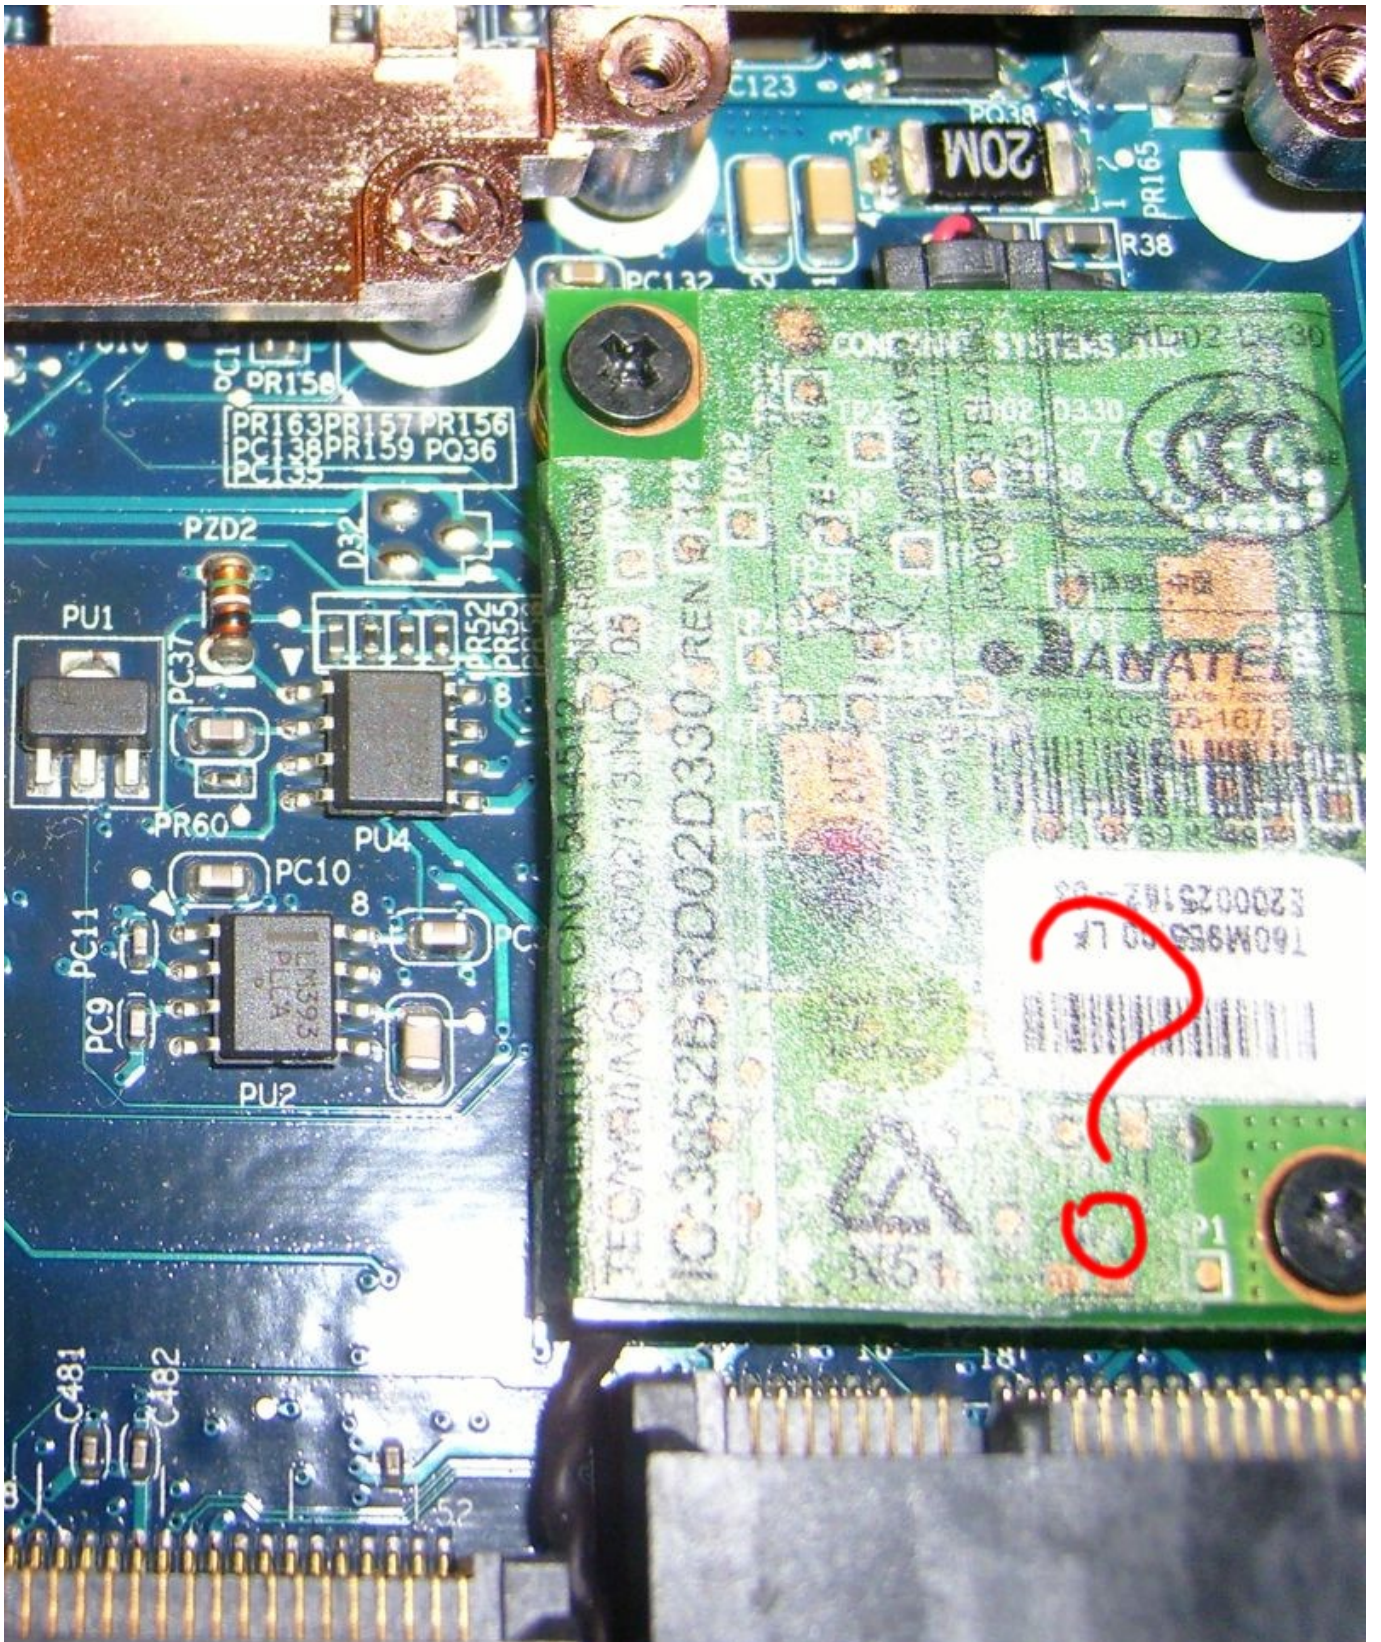

[Bcm92045nmd Driver Free Download](#)

[Bcm92045nmd Driver Free Download](#)

Download

Latitude E7250_7250 338 MB: Download Now: Driver CABs Homepage Realtek ALC3234/ALC3235 High Definition Audio Driver for Dell Wireless Docking.. Samsung bcm92045nmd driver - File size: 3226 Kb Date added: 6 jan 2000 Price: Free Operating system: Windows XP/Vista/7/8 Total downloads: 732 Downloads last week: 288 Product ranking: 86/100 DOWNLOAD NOW Samsung bcm92045nmd driver Links Driver bcm92045nmd samsung Softonic Found: 24 jan 2008| User: Addison| File.. Dell e7250 drivers download I recently reinstalled Windows 8 1 on my aged Samsung R560 notebook.